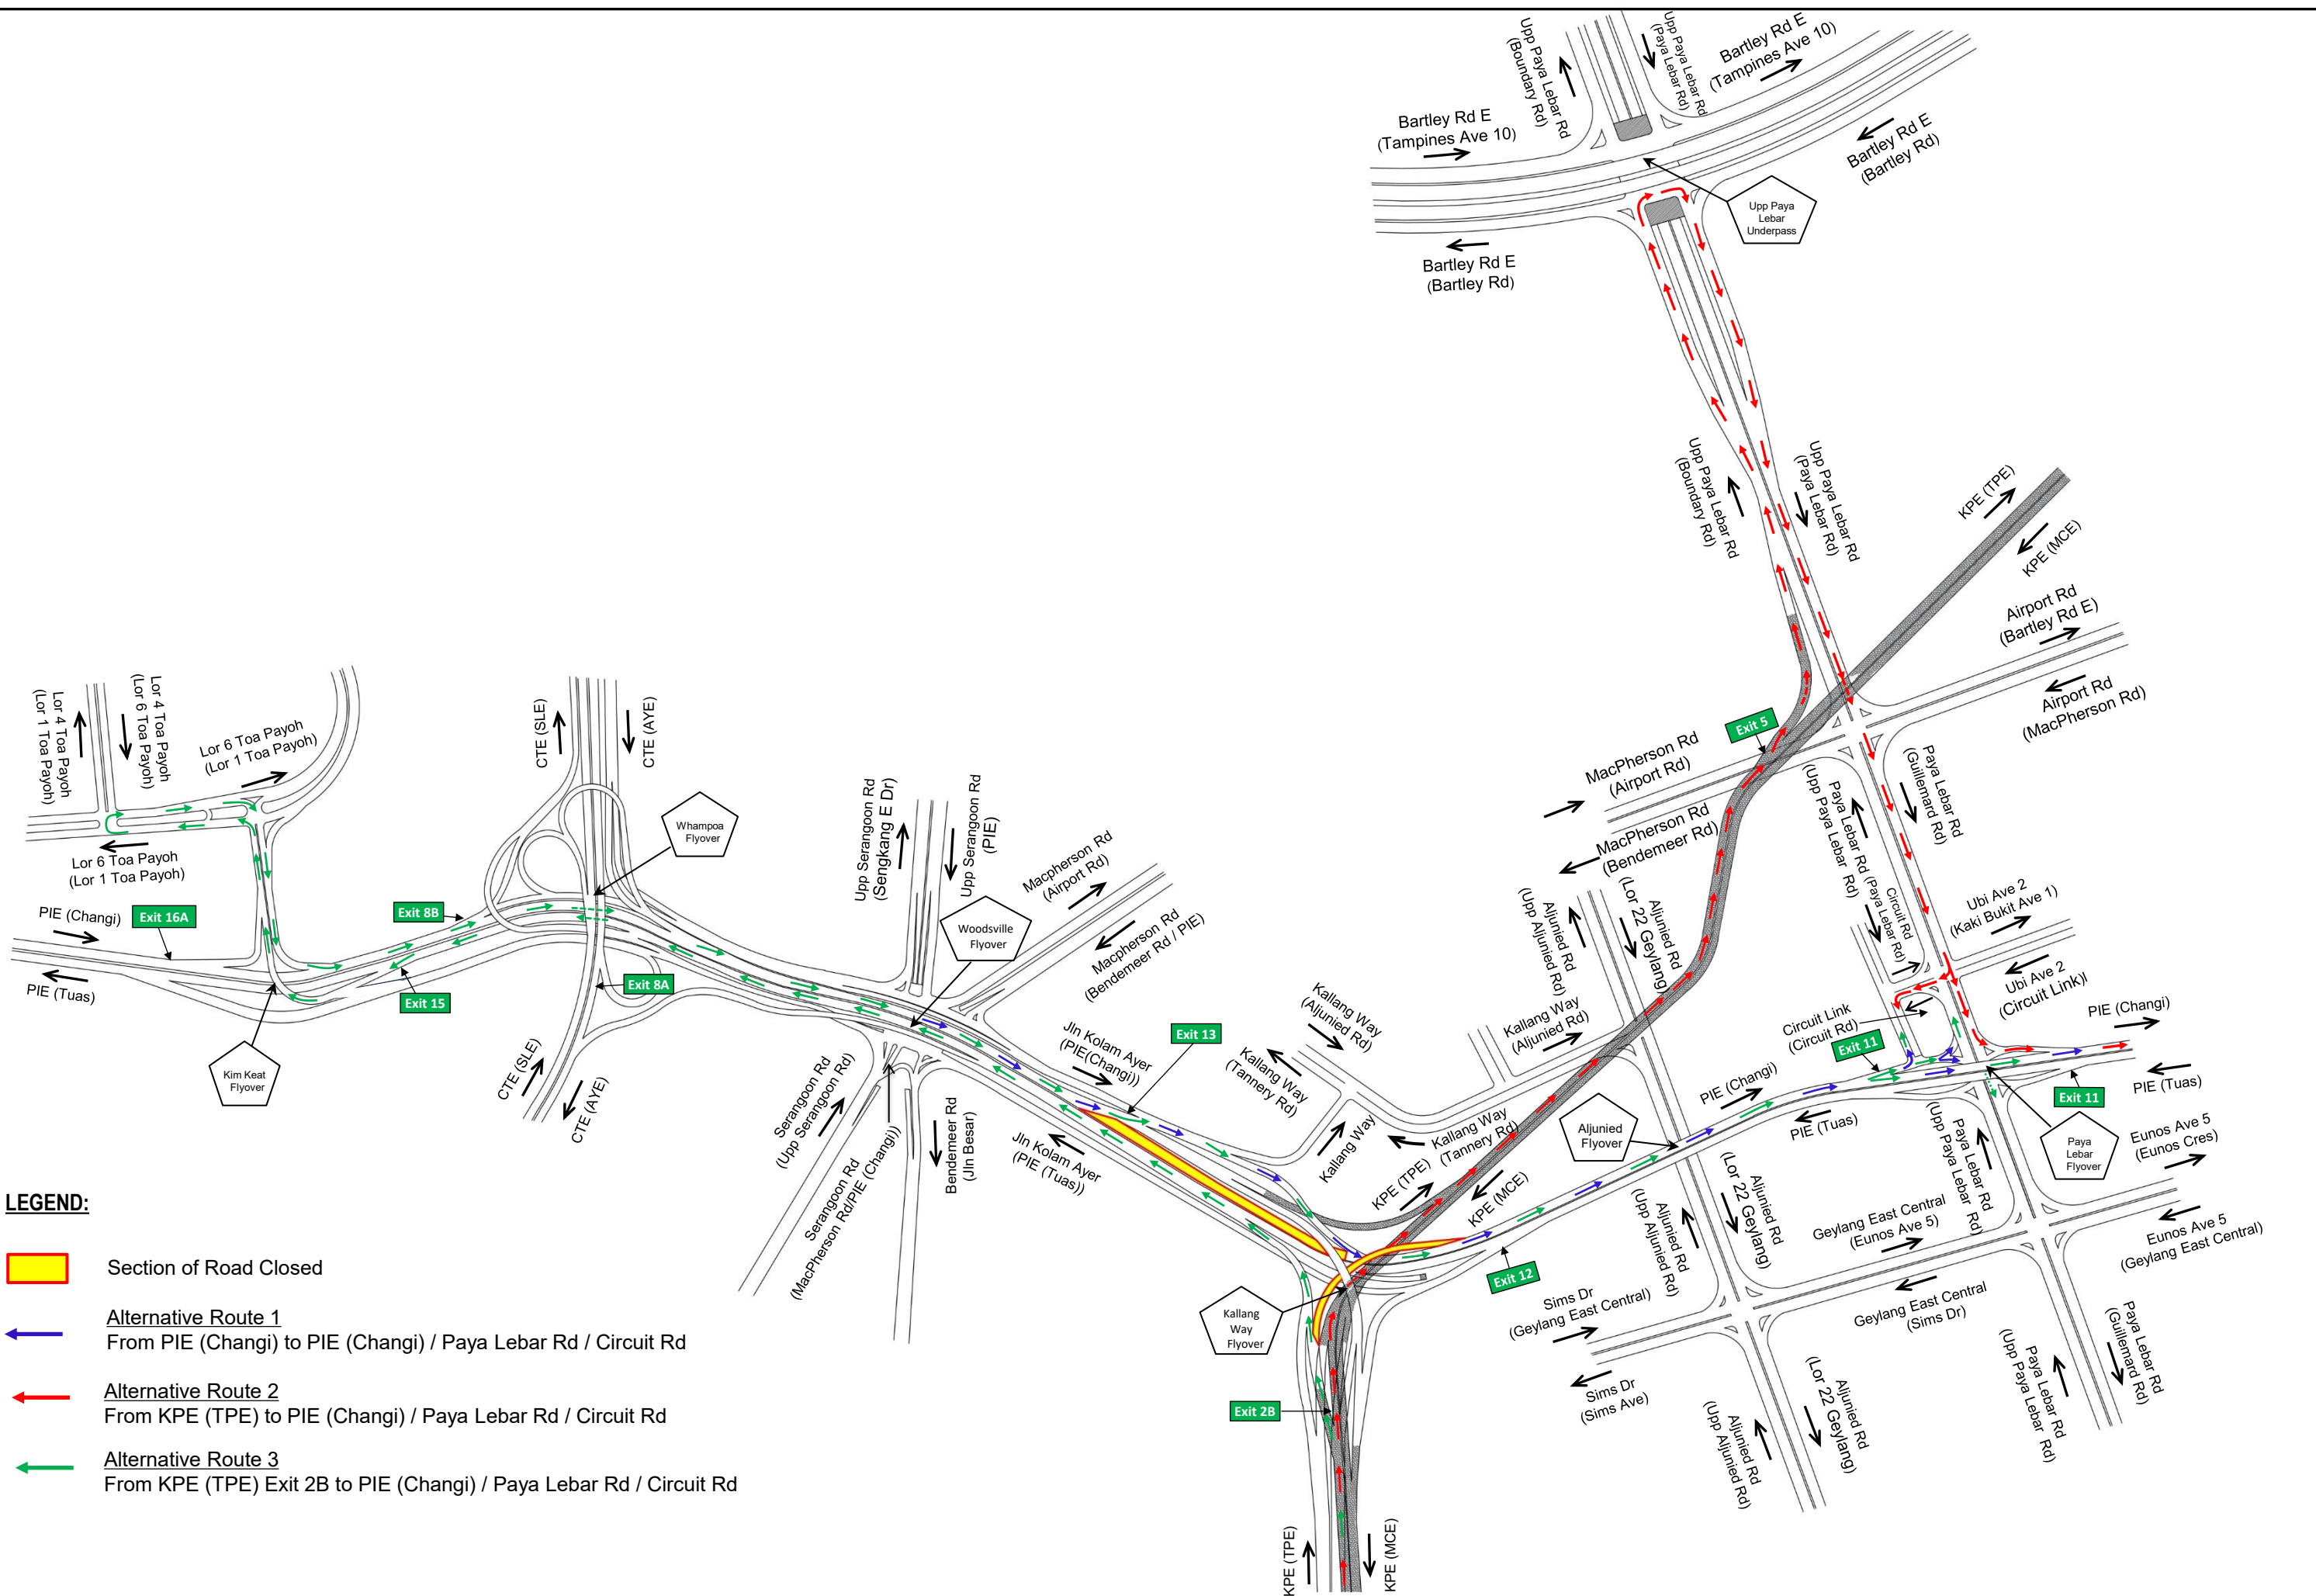

18 May 2026 to 21 May 2026

12.01am to 01.00am (daily)

LEGEND:

-  Section of Road Closed
-  Alternative Route 1
From PIE (Changi) to PIE (Changi) / Paya Lebar Rd / Circuit Rd
-  Alternative Route 2
From KPE (TPE) to PIE (Changi) / Paya Lebar Rd / Circuit Rd
-  Alternative Route 3
From KPE (TPE) Exit 2B to PIE (Changi) / Paya Lebar Rd / Circuit Rd